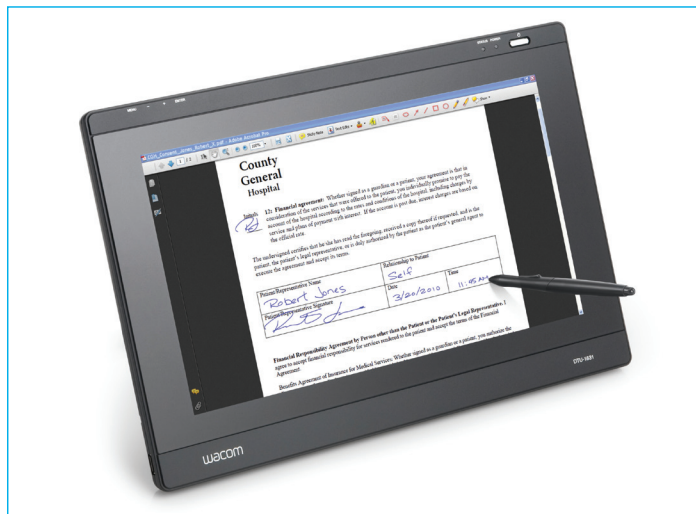

For Fast and Intuitive Digital Workflows

Work Directly On Screen

The DTU-1631 combines a 15.6", 16:9 widescreen LCD with Wacom's patented, cordless, battery-free pen technology. Use the pen directly on the display surface to enjoy the benefits of an all-digital workflow while simulating a pen-on-paper experience. The DTU-1631 interactive pen display is an excellent choice for people who use applications that benefit from working with pen directly on screen, but desire a compact form factor. It can be utilized for redlining and signing documents, annotating and sharing presentations, completing forms, creating hand-drawn imagery, and capturing handwritten notes.

Key Features

- 15.6" display with HD (1366 x 768) resolution.
- Built-in DVI-I pass-thru connector handles either digital or analog input and allows mirroring directly from pen display to a projector or another display.
- Internal scaler will take video input signals of different resolutions and display them in their native resolution and aspect ratio.
- Internal USB hub with two user-accessible USB ports to provide easy access to your favorite USB devices.
- Completely flat surface for maximum comfort while working.
- Adjustable stand that allows for 19 to 72 degrees of incline.
- Pen that supports 512 levels of pressure-sensitivity on the pen tip. Also includes programmable side switches and an eraser.
- Display Toggle feature allows control and navigation of other monitors in a multiple-monitor environment.
- Radial Menu feature (programmable via the Control Panel) puts additional commands at user's fingertips.