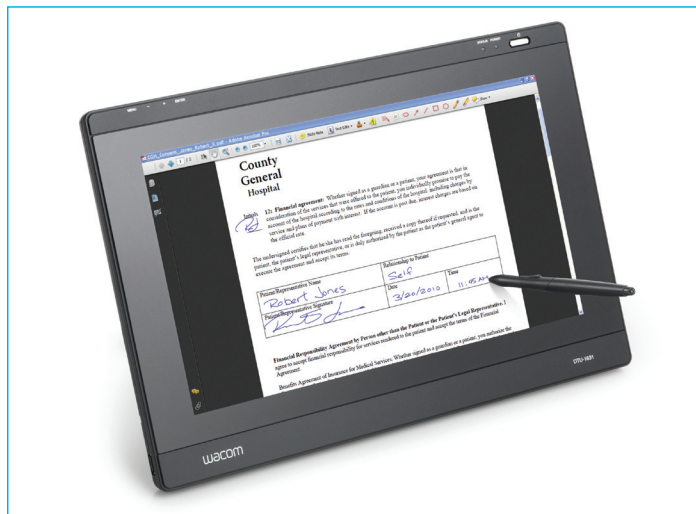

## Work Directly On Screen

The DTU-1631 combines a 15.6", 16:9 widescreen LCD with Wacom's patented, cordless, battery-free pen technology. Use the pen directly on the display surface to enjoy the benefits of an all-digital workflow while simulating a pen-on-paper experience. The DTU-1631 interactive pen display is an excellent choice for people who use applications that benefit from working with pen directly on screen, but desire a compact form factor. It can be utilized for redlining and signing documents, annotating and sharing presentations, completing forms, creating hand-drawn imagery, and capturing handwritten notes.

## Key Features

- 15.6" display with HD (1366 x 768) resolution.
- Built-in DVI-I pass-thru connector handles either digital or analog input and allows mirroring directly from pen display to a projector or another display.
- Internal scaler will take video input signals of different resolutions and display them in their native resolution and aspect ratio.
- Internal USB hub with two user-accessible USB ports to provide easy access to your favorite USB devices.
- Completely flat surface for maximum comfort while working.
- Adjustable stand that allows for 19 to 72 degrees of incline.
- Pen that supports 512 levels of pressure-sensitivity on the pen tip. Also includes programmable side switches and an eraser.
- Display Toggle feature allows control and navigation of other monitors in a multiple-monitor environment.
- Radial Menu feature (programmable via the Control Panel) puts additional commands at user's fingertips.